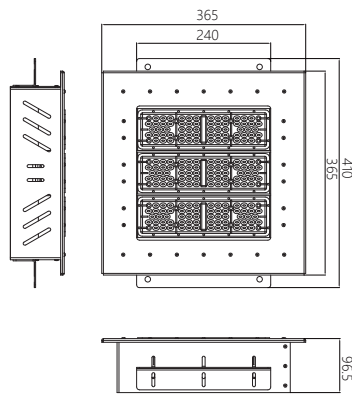

Email: sales@ofled-lighting.com Web: www.ofled-lighting.com www.ofled-lighting.en.alibaba.com

www.ofled-lighting.com

▶ Light Distribution Optional

▶ Product Dimensions

100W
335*365*96.5mm

150W
410*365*96.5mm

200W
490*365*96.5mm

▶ Product Parameters

Series	Watt(W)	Input	Light Efficiency (lm/W)	CCT	Beam Angle	PF	CRI	Product Size(mm)
OMZCP02	100	100-240/277Vac 200-240Vac 50/60Hz	130lm/W	4000K- 5700K	60° / 90° / 120° / 140*70°	>0.9	70+	335*365*96.5
	150							410*365*96.5
	200							490*365*96.5