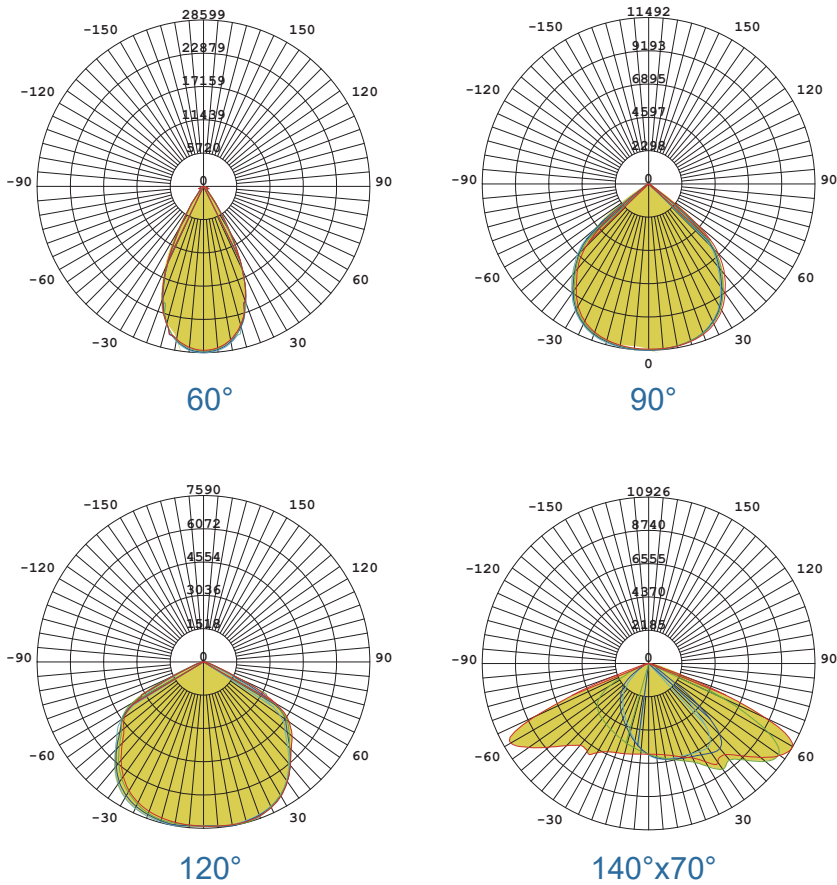

▶ LED Canopy Light ◀

OMZCP02

130
lm/W

IP65

5
YEARS
WARRANTY

- High efficiency 130lm/W
- Integrated die-casting aluminum housing, elegant appearance
- Good heat dissipation, long lifespan

Jiangsu Ofled Optoelectronics Technology Co.,Ltd

Email: sales@ofled-lighting.com Web: www.ofled-lighting.com www.ofled-lighting.en.alibaba.com

www.ofled-lighting.com

▶ Light Distribution Optional

▶ Product Dimensions

100W
335*365*96.5mm

150W
410*365*96.5mm

200W
490*365*96.5mm

▶ Product Parameters

Series	Watt(W)	Input	Light Efficiency (lm/W)	CCT	Beam Angle	PF	CRI	Product Size(mm)
OMZCP02	100	100-240/277Vac 200-240Vac 50/60Hz	130lm/W	4000K- 5700K	60° / 90° / 120° / 140*70°	>0.9	70+	335*365*96.5
	150							410*365*96.5
	200							490*365*96.5