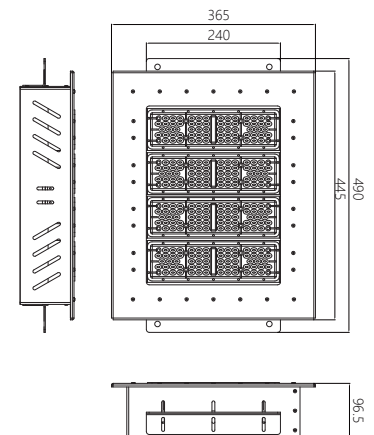

Email: sales@ofled-lighting.com Web: www.ofled-lighting.com www.ofled-lighting.en.alibaba.com

www.ofled-lighting.com

▶ Light Distribution Optional

▶ Product Dimensions

100W
335*365*96.5mm

150W
410*365*96.5mm

200W
490*365*96.5mm

▶ Product Parameters

Series	Watt(W)	Input	Light Efficiency (lm/W)	CCT	Beam Angle	PF	CRI	Product Size(mm)
OMZCP02	100	100-240/277Vac 200-240Vac 50/60Hz	130lm/W	4000K- 5700K	60° / 90° / 120° / 140*70°	>0.9	70+	335*365*96.5
	150							410*365*96.5
	200							490*365*96.5