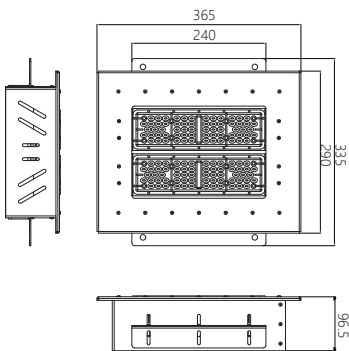

Email: sales@ofled-lighting.com Web: www.ofled-lighting.com www.ofled-lighting.en.alibaba.com

www.ofled-lighting.com

▶ Light Distribution Optional

▶ Product Dimensions

100W
335*365*96.5mm

150W
410*365*96.5mm

200W
490*365*96.5mm

▶ Product Parameters

Series	Watt(W)	Input	Light Efficiency (lm/W)	CCT	Beam Angle	PF	CRI	Product Size(mm)
OMZCP02	100	100-240/277Vac 200-240Vac 50/60Hz	130lm/W	4000K- 5700K	60° / 90° / 120° / 140*70°	>0.9	70+	335*365*96.5
	150							410*365*96.5
	200							490*365*96.5